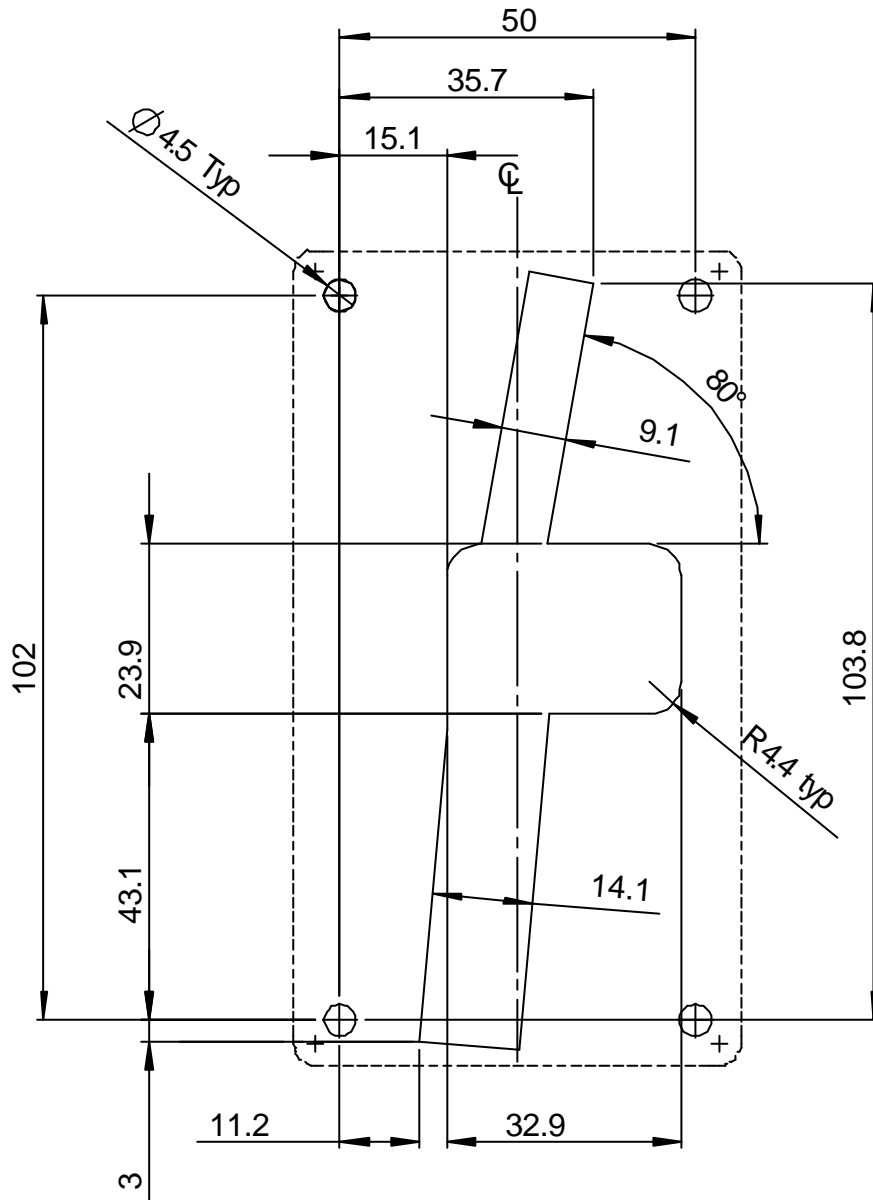

115 Facia Concealed Panel Cut Out

VIEW FROM REAR OF PANEL

NOTE :
Use 4 off 6mm Panel screws Part# 90930

DXF or DWG files available on request